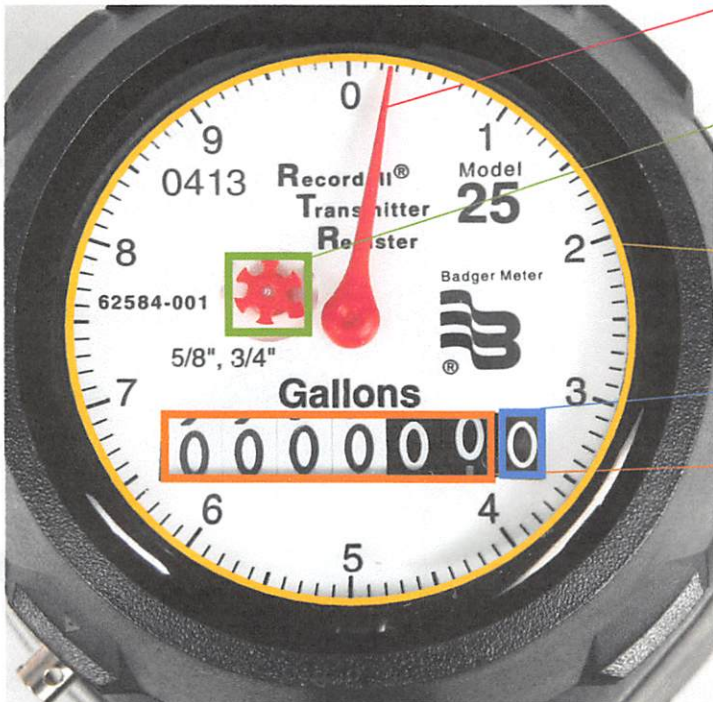

# HOW TO READ YOUR WATER METER:

Your water meter is much like your car's odometer, showing the cumulative total of water that has run through your meter. The sweep hand which moves like a clock hand, measures each gallon of water up to 10 gallons. Notice the first number on the right of the total is a stationary zero. There is no need for it to move because the sweep hand does the work.

Except for the stationary zero, the rest of the numbers are read like an odometer. The movable dials to the left of the stationary zero read in 10s, 100s, 1,000s of gallons and so on.

**Flow Indicator:** Used to measure very low flow through the meter (Sweep hand)

**Leak Indicator:** If no water is being used inside or outside of the home this indicator should NOT be moving. If the dial is moving you may have a leak.

**Meter Dial:** Used to show the amount of water flow up to 10 gallons at a time.

**Place Holder:** Indicated by a 0

**Meter Register:** Every turn of a number in the 1<sup>st</sup> black register marks 10 gallons, the 2<sup>nd</sup> marks 100 gallons. Every turn of a white register marks 1,000 gallons.